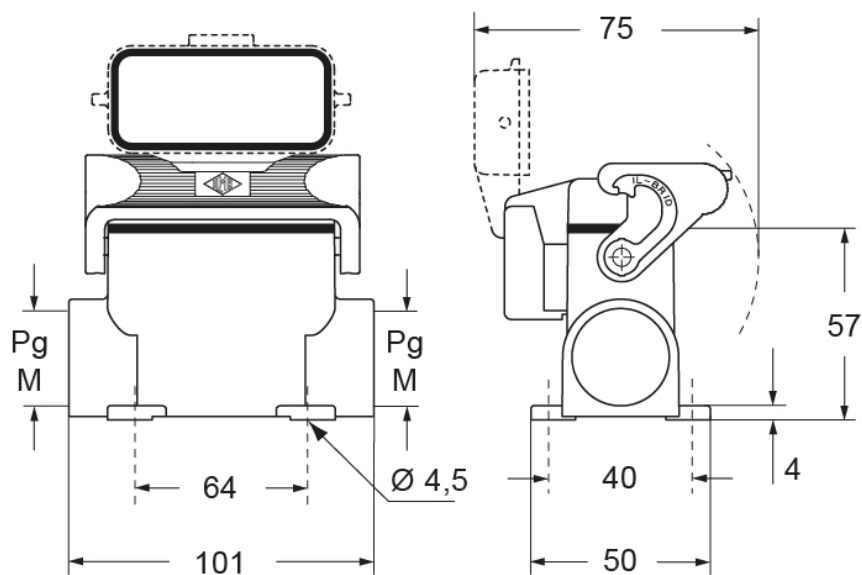

Part number

CZAP 25 LS21

Surface mounting housing, IL-BRID series, with 1 lever, Pg21 cable entry, size "66.16", high construction, with metal cover

Product description

Product type	Surface mounting housing
Series	IL-BRID
Closing type	With 1 lever
Size	Size 66.16
Cable entry	With cable entry Pg21
Specification	High construction, with metal cover

Technical data

IP degree of protection IP65 / IP66 / IP69

Further technical details

Weight	217,00 g
Operating temperature range (min, max)	-40°C...+125°C

Material properties

Other materials	Lever: Polyamide (PA) and Stainless steel core
Colour	RAL 7040 grey
RoHs conformity	Compliant
China RoHs - EFUP	E
REACH SVHC substances	No

Approvals / Standards

UL	ECBT2
cUL	ECBT8

General ordering information

EAN13 code 8015747232241

Packaging Information

Packaging length	190,00 mm
Packaging height	125,00 mm
Packaging width	330,00 mm
Packaging weight	2,44 kg
Packaging volume	7,84 dm ³
Packaging description	Carton box
Packaging quantity	10 Pcs
Packaging EAN code	8015747232258
Sub-packaging weight	1,22 kg
Sub-packaging description	Plastic packaging
Sub-packaging quantity	5 Pcs
Sub-packaging EAN barcode	8015747232265

Part number

CZAP 25 LS21

Catalogue drawings

Notes