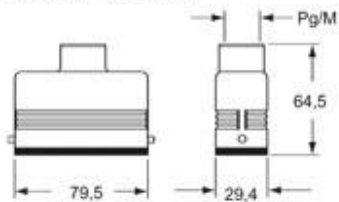

Part number

CZAOW 25 L21

Hood, W-TYPE series, with 2 pegs, Pg21 side cable entry, size "66.16", high construction

Product description	
Product type	Hood
Series	W-TYPE
Closing type	With 2 pegs
Size	Size 66.16
Cable entry	Side cable entry with adapter Pg21
Specification	High construction
Technical data	
IP degree of protection	IP65 / IP66 / IP69
Further technical details	
Weight	187,00 g
Operating temperature range (min, max)	-40°C...+125°C

Material properties	
Other materials	Gasket: FKM
Colour	RAL 9005 black
RoHs conformity	Compliant with exemption 6(c): copper alloy containing up to 4% lead by weight
China RoHs - EFUP	50
REACH SVHC substances	Yes Lead
SCIP number	15deaf78-e939-4401-a0b0-e2228ca32a03
Approvals / Standards	
Certifications	DNV, BV
UL	ECBT2
cUL	ECBT8
General ordering information	
EAN13 code	8015747043199
Packaging Information	
Sub-packaging weight	0,19 kg
Sub-packaging description	Plastic packaging
Sub-packaging quantity	1 Pcs
Sub-packaging EAN barcode	8015747043205

Part number

CZAOW 25 L21

Catalogue drawings

CZOW L MZOW L

CZAOW L - MZAOW L CZAVV L - MZAVV L

CZVW L MZVW L

CZCW LG

Notes