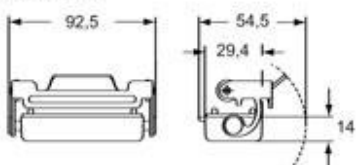

Part number

CZAOW 25 L21

Hood, W-TYPE series, with 2 pegs, Pg21 side cable entry, size "66.16", high construction

Product description	
Product type	Hood
Series	W-TYPE
Closing type	With 2 pegs
Size	Size 66.16
Cable entry	Side cable entry with adapter Pg21
Specification	High construction
Technical data	
IP degree of protection	IP65 / IP66 / IP69
Further technical details	
Weight	187,00 g
Operating temperature range (min, max)	-40°C...+125°C

Material properties	
Other materials	Gasket: FKM
Colour	RAL 9005 black
RoHs conformity	Compliant with exemption 6(c): copper alloy containing up to 4% lead by weight
China RoHs - EFUP	50
REACH SVHC substances	Yes Lead
SCIP number	15deaf78-e939-4401-a0b0-e2228ca32a03
Approvals / Standards	
Certifications	DNV, BV
UL	ECBT2
cUL	ECBT8
General ordering information	
EAN13 code	8015747043199
Packaging Information	
Sub-packaging weight	0,19 kg
Sub-packaging description	Plastic packaging
Sub-packaging quantity	1 Pcs
Sub-packaging EAN barcode	8015747043205

Part number

CZAOW 25 L21

Catalogue drawings

CZOW L MZOW L

CZAOW L - MZAOW L CZAVV L - MZAVV L

CZVW L MZVW L

CZCW LG

Notes