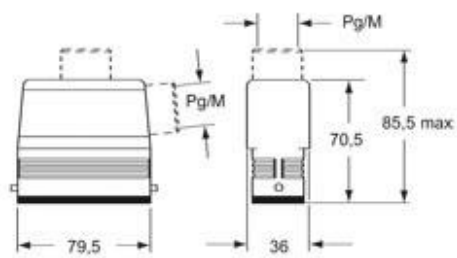

Part number

CZAOW 25 L21

Hood, W-TYPE series, with 2 pegs, Pg21 side cable entry, size "66.16", high construction

Product description	
Product type	Hood
Series	W-TYPE
Closing type	With 2 pegs
Size	Size 66.16
Cable entry	Side cable entry with adapter Pg21
Specification	High construction
Technical data	
IP degree of protection	IP65 / IP66 / IP69
Further technical details	
Weight	187,00 g
Operating temperature range (min, max)	-40°C...+125°C

Material properties	
Other materials	Gasket: FKM
Colour	RAL 9005 black
RoHs conformity	Compliant with exemption 6(c): copper alloy containing up to 4% lead by weight
China RoHs - EFUP	50
REACH SVHC substances	Yes Lead
SCIP number	15deaf78-e939-4401-a0b0-e2228ca32a03
Approvals / Standards	
Certifications	DNV, BV
UL	ECBT2
cUL	ECBT8
General ordering information	
EAN13 code	8015747043199
Packaging Information	
Sub-packaging weight	0,19 kg
Sub-packaging description	Plastic packaging
Sub-packaging quantity	1 Pcs
Sub-packaging EAN barcode	8015747043205

Part number

CZAOW 25 L21

Catalogue drawings

CZOW L MZOW L

CZAOW L - MZAOW L CZAVV L - MZAVV L

CZVW L MZVW L

CZCW LG

Notes