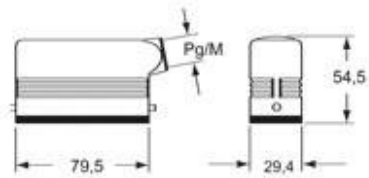

Catalogue drawings

CZOW L MZOW L