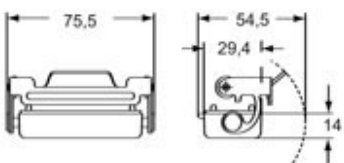

Part number

CZAOW 15 L21

Hood, W-TYPE series, with 2 pegs, Pg21 side cable entry, size "49.16", high construction

Product description		Material properties	
Product type	Hood	Other materials	Gasket: FKM
Series	W-TYPE	Colour	RAL 9005 black
Closing type	With 2 pegs		Compliant with exemption 6(c): copper alloy containing up to 4% lead by weight
Size	Size 49.16	RoHs conformity	
Cable entry	Side cable entry with adapter Pg21	China RoHs - EFUP	50
Specification	High construction	REACH SVHC substances	Yes Lead
Technical data		SCIP number	15deaf78-e939-4401-a0b0-e2228ca32a03
IP degree of protection	IP65 / IP66 / IP69	Approvals / Standards	
Further technical details		Certifications	DNV, BV
Weight	141,00 g	UL	ECBT2
Operating temperature range (min, max)	-40°C...+125°C	cUL	ECBT8
		General ordering information	
		EAN13 code	8015747150415
		Packaging Information	
		Sub-packaging length	125,00 mm
		Sub-packaging height	157,00 mm
		Sub-packaging width	157,00 mm
		Sub-packaging weight	1,41 kg
		Sub-packaging volume	3,08 dm ³
		Sub-packaging description	Carton box
		Sub-packaging quantity	10 Pcs
		Sub-packaging EAN barcode	8015747095471

Part number

CZAOW 15 L21

Catalogue drawings

CZOW L MZOW L

CZAOW L - MZAOW L CZAVV L - MZAVV L

CZVW L MZVW L

CZCW LG

Notes