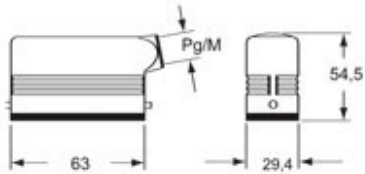

Catalogue drawings

CZOW L MZOW L