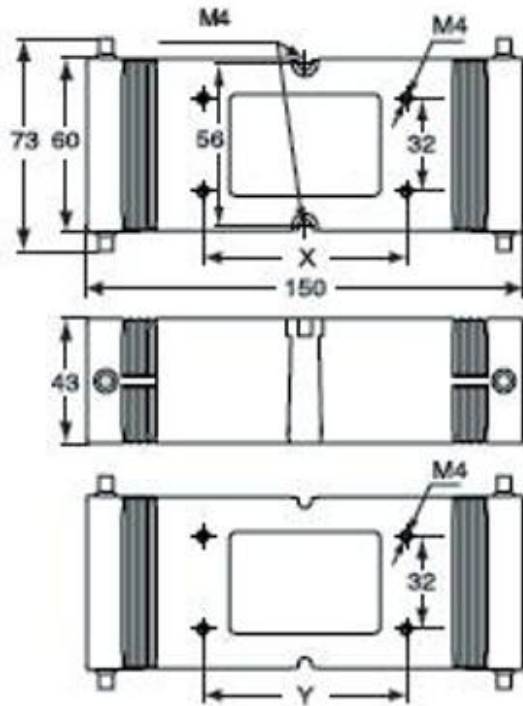

Part number

CYG 06H0610

Catalogue drawings

CYG...H0610 / H1006 e CYG...H0606 / H1010

Notes