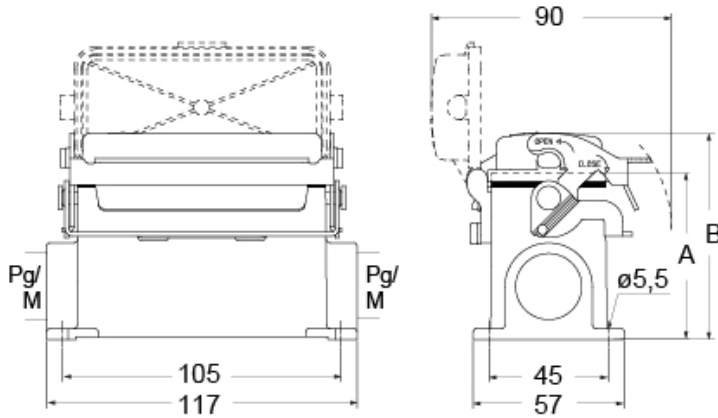

## General ordering information

**EAN13 code** 8015747267397

Part number

# CVP 16 LSP21

Catalogue drawings

part No.	A	B
<b>CVP / MVP 16 LSP</b>	63	78
<b>CVAP / MVAP 16 LSP</b>	81	96

Notes