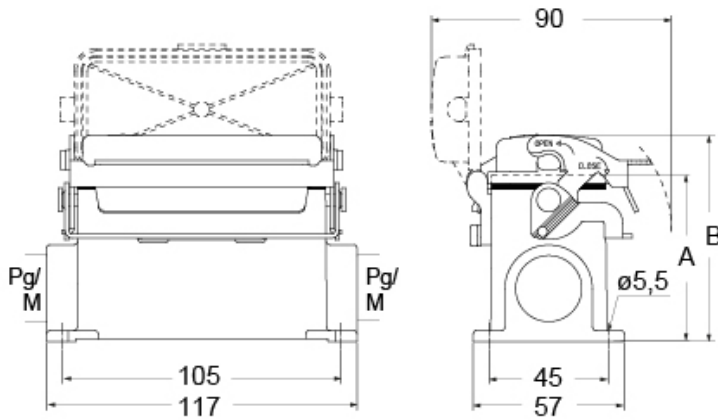

Part number

CVAP 16LSP21

Catalogue drawings

part No.	A	B
CVP / MVP 16 LSP	63	78
CVAP / MVAP 16 LSP	81	96

Notes