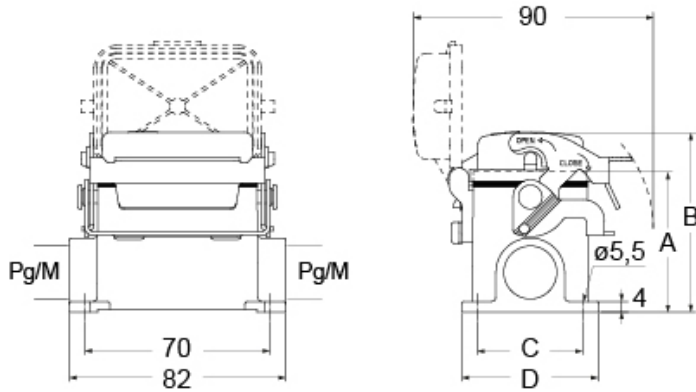

Part number

CVAP 06LSP29

Surface mounting housing, V-TYPE series, with 1 lever, Pg29 cable entry, size "44.27", high construction, with SIMPLEX self-closing cover

Product description	
Product type	Surface mounting housing
Series	V-TYPE
Closing type	With 1 lever
Size	Size 44.27
Cable entry	With cable entry Pg29
Specification	High construction, with SIMPLEX self-closing cover
Technical data	
IP degree of protection	IP65
Further technical details	
Operating temperature range (min, max)	-40°C...+125°C

Material properties	
Other materials	Lever: Stainless steel Gasket: NBR
Colour	RAL 7040 grey
RoHs conformity	Compliant
China RoHs - EFUP	E
REACH SVHC substances	No
Approvals / Standards	
Certifications	DNV, BV
UL	ECBT2
cUL	ECBT8
General ordering information	
EAN13 code	8015747267304

Part number

CVAP 06LSP29

Catalogue drawings

part No.	A	B	C	D
CVP / MVP 6 LSP	53	68	40	52
CVAP / MVAP 6 LSP	74	89	45	57

Notes