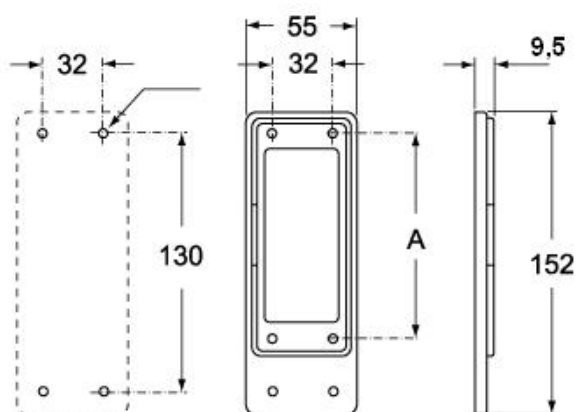

#### Product description

<b>Product type</b>	Closure plate
<b>Size</b>	Size 104.27
<b>Specification</b>	With gasket

#### Further technical details

<b>Weight</b>	42,00 g
---------------	---------

#### Packaging Information

<b>Packaging length</b>	230,00 mm
<b>Packaging height</b>	110,00 mm
<b>Packaging width</b>	180,00 mm
<b>Packaging weight</b>	2,28 kg
<b>Packaging volume</b>	4,55 dm <sup>3</sup>
<b>Packaging description</b>	Carton box
<b>Packaging quantity</b>	50 Pcs
<b>Packaging EAN code</b>	8015747038638
<b>Sub-packaging weight</b>	0,23 kg
<b>Sub-packaging description</b>	Plastic packaging
<b>Sub-packaging quantity</b>	5 Pcs
<b>Sub-packaging EAN barcode</b>	8015747038645

Part number  
**CRH 24**

Catalogue drawings

**CRH**

**CRZ**

---

Notes