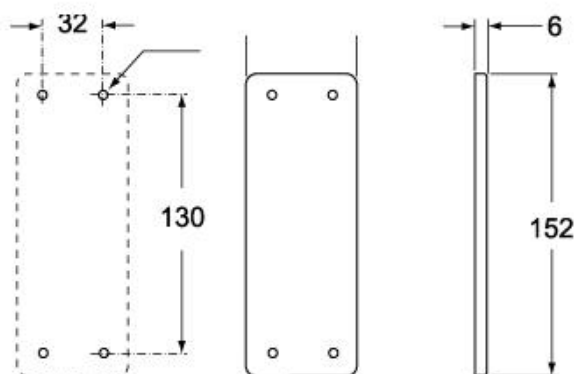

Part number
CRH 24

Catalogue drawings

CRH