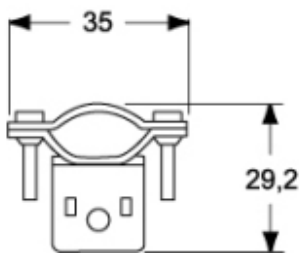

Part number

CRAD

Catalogue drawings

CRAD

CRAS

Notes