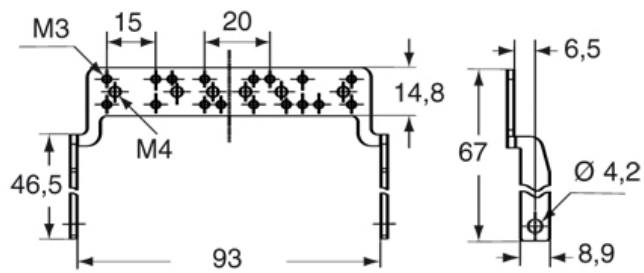

Part number

CR 24 SCA

Catalogue drawings

CR SCA

Notes