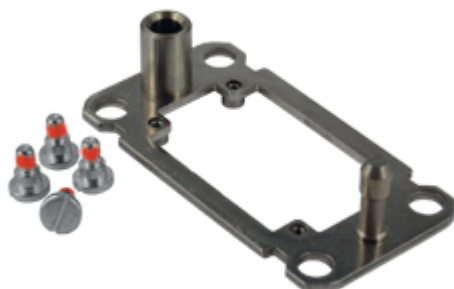

Part number

CR 24 DF

Docking frame, size "104.27", for inserts size "104.27" and frames for 6 inserts

Product description

Product type	Docking frame
Size	Size 104.27
Specification	For inserts size "104.27" and frames for 6 inserts

Further technical details

Weight	117,00 g
---------------	----------

General ordering information

EAN13 code	8015747182362
eCl@ss 8.1	27440210
ETIM 7.0	EC002310

Packaging Information

Packaging length	220,00 mm
Packaging height	130,00 mm
Packaging width	240,00 mm
Packaging weight	2,52 kg
Packaging volume	6,86 dm ³
Packaging description	Carton box
Packaging quantity	20 Pcs
Packaging EAN code	8015747044769
Sub-packaging weight	0,13 kg
Sub-packaging description	Plastic bag
Sub-packaging quantity	1 Pcs
Sub-packaging EAN barcode	8015747182393