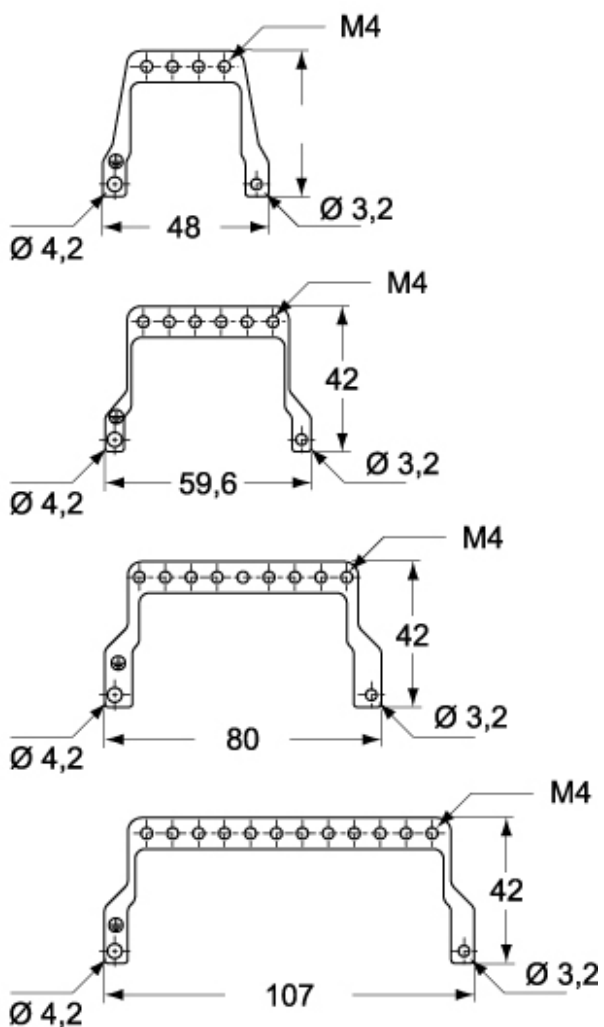

# CR 24 AT

Cable anchorage, for multiple PE connection cables, for MIXO frames for 6 inserts

#### Product description

<b>Product type</b>	Cable anchorage
<b>Size</b>	Size 104.27
<b>Specification</b>	For MIXO frames, for multiple PE connection cables In zinc plated iron

#### Packaging Information

<b>Sub-packaging weight</b>	0,08 kg
<b>Sub-packaging description</b>	Plastic bag
<b>Sub-packaging quantity</b>	5 Pcs
<b>Sub-packaging EAN barcode</b>	8015747102537

Part number

# CR 24 AT

Catalogue drawings

CR...AT

Notes