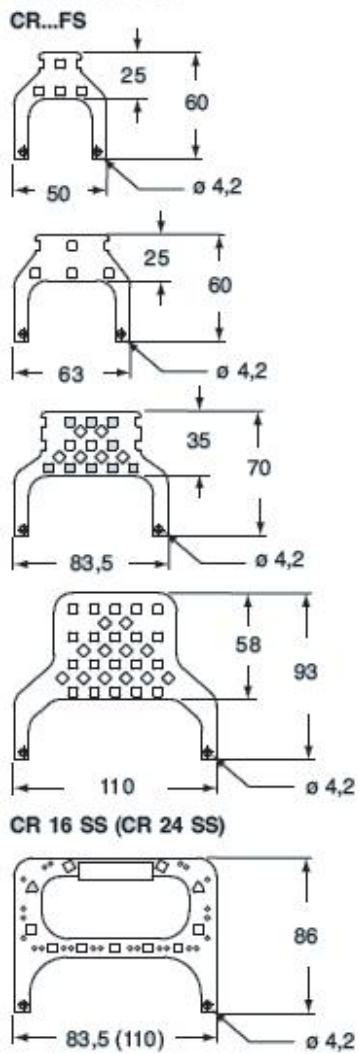

Part number

CR 16 SS

Cable anchorage, for shielded cables outside enclosure, equipped with grip handle, for inserts size "77.27" and frames for 4 inserts

Product description

Product type	Cable anchorage
Size	Size 77.27
Specification	For standard inserts and MIXO, for shielded cables outside enclosure, equipped with grip handle In zinc plated iron

Further technical details

Weight	47,80 g
---------------	---------

General ordering information

EAN13 code	8015747114462
eCl@ss 8.1	27449290
ETIM 7.0	EC002943

Packaging Information

Sub-packaging weight	0,05 kg
Sub-packaging description	Plastic bag
Sub-packaging quantity	1 Pcs
Sub-packaging EAN barcode	8015747114486

Part number

CR 16 SS

Catalogue drawings

Notes