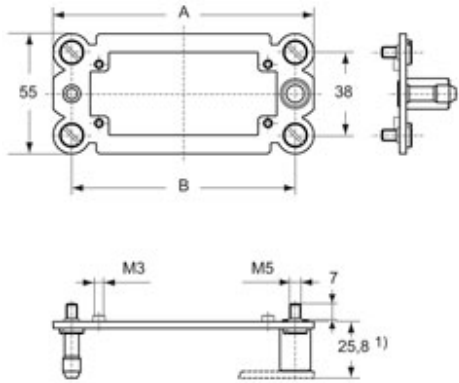

Part number

CR 10 DF

Catalogue drawings

Notes

California Proposition 65 Information

WARNING

This product can expose you to lead and its compounds, known to the State of California to cause cancer and/or reproductive toxicity. For more information go to www.P65Warnings.ca.gov.