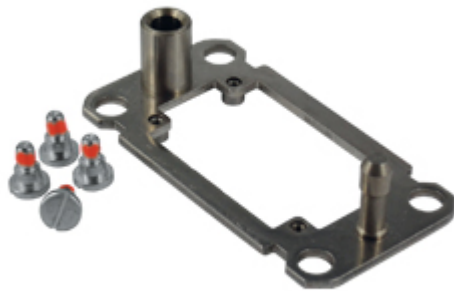

Part number

CR 10 DF

Docking frame, size "57.27", for inserts size "57.27" and frames for 3 inserts

Product description

Product type	Docking frame
Size	Size 57.27
Specification	For inserts size "57.27" and frames for 3 inserts

Further technical details

Weight	103,00 g
---------------	----------

General ordering information

EAN13 code	8015747182355
eCl@ss 8.1	27440210
ETIM 7.0	EC002310

Packaging Information

Packaging length	220,00 mm
Packaging height	130,00 mm
Packaging width	240,00 mm
Packaging weight	2,23 kg
Packaging volume	6,86 dm ³
Packaging description	Carton box
Packaging quantity	20 Pcs
Packaging EAN code	8015747043267
Sub-packaging weight	0,11 kg
Sub-packaging description	Plastic bag
Sub-packaging quantity	1 Pcs
Sub-packaging EAN barcode	8015747182386