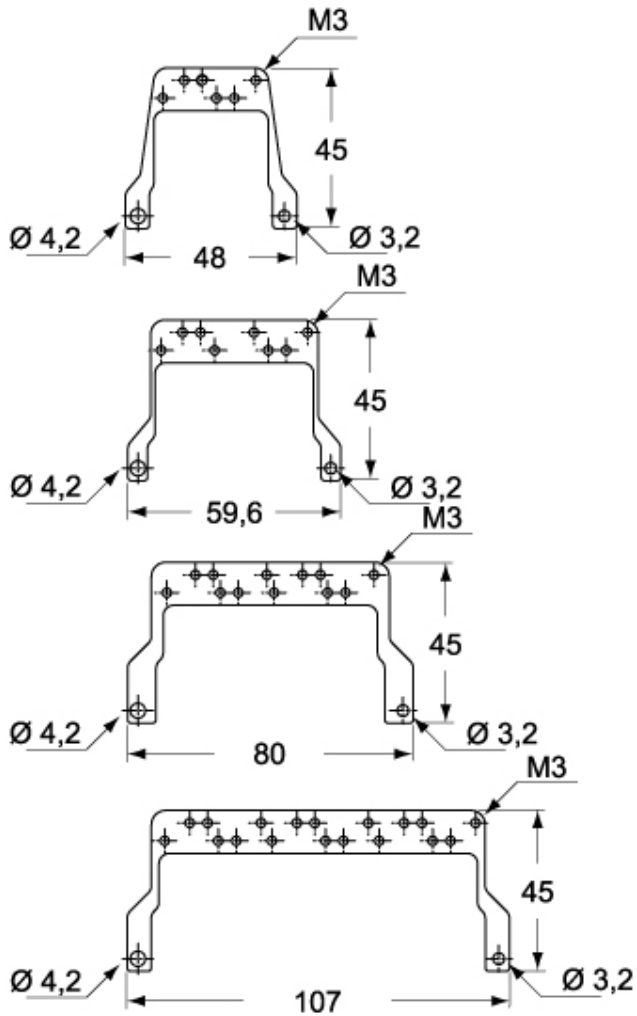

Part number

CR 06 ST

Catalogue drawings

CR...ST