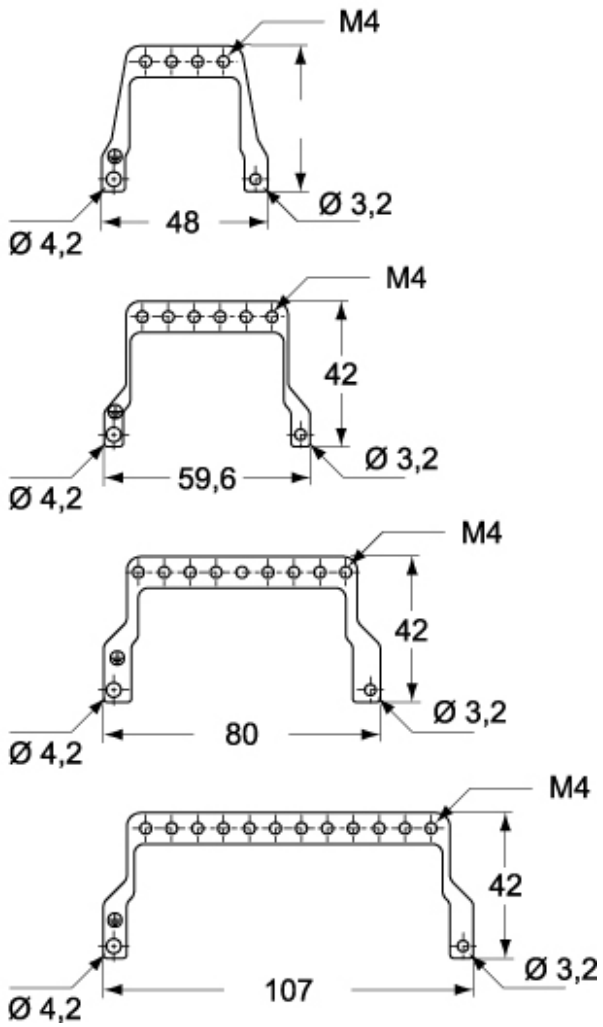

#### Product description

<b>Product type</b>	Cable anchorage
<b>Size</b>	Size 44.27
<b>Specification</b>	For MIXO frames, for multiple PE connection cables In zinc plated iron

#### Packaging Information

<b>Sub-packaging weight</b>	0,05 kg
<b>Sub-packaging description</b>	Plastic bag
<b>Sub-packaging quantity</b>	5 Pcs
<b>Sub-packaging EAN barcode</b>	8015747102513

Part number

# CR 06 AT

Catalogue drawings

CR...AT

Notes