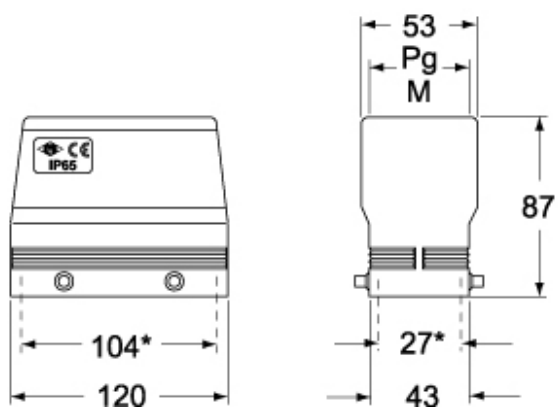

Part number

CQO 24

Catalogue drawings

CQO - MQO

CQV - MQV

Notes