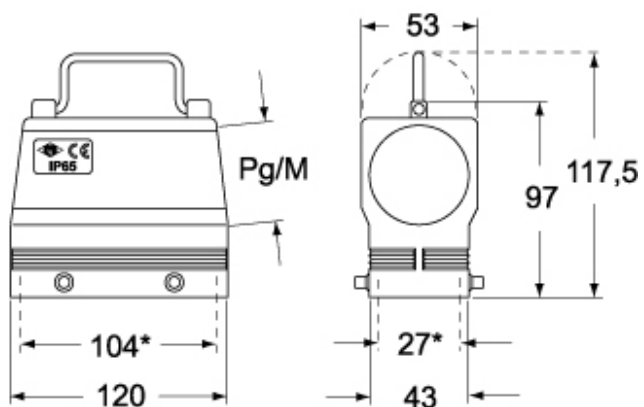

Part number

CQO 24

Catalogue drawings

CQO - MQO