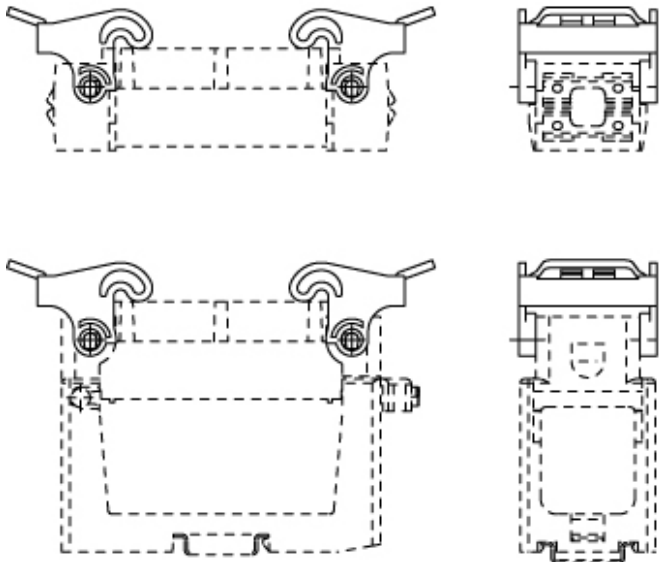

# COB L

Levers for coupling with metallic enclosures,  
for COB TCQ and COB...BC

Product description		Approvals / Standards	
<b>Product type</b>	Levers for coupling with metallic enclosures	<b>UL</b>	ECBT2
<b>Specification</b>	For COB TCQ and COB...BC	<b>cUL</b>	ECBT8
Further technical details		General ordering information	
<b>Weight</b>	24,00 g	<b>EAN13 code</b>	8015747036702
		<b>eCl@ss 8.1</b>	27440206
		<b>ETIM 7.0</b>	EC002312
		Packaging Information	
		<b>Packaging length</b>	245,00 mm
		<b>Packaging height</b>	165,00 mm
		<b>Packaging width</b>	215,00 mm
		<b>Packaging volume</b>	8,69 dm <sup>3</sup>
		<b>Packaging description</b>	Carton box
		<b>Packaging quantity</b>	30 Pcs
		<b>Packaging EAN code</b>	8015747297684
		<b>Sub-packaging description</b>	Carton box
		<b>Sub-packaging quantity</b>	1 Pcs
		<b>Sub-packaging EAN barcode</b>	8015747036719

Part number  
**COB L**

Catalogue drawings

**COB L**

Notes