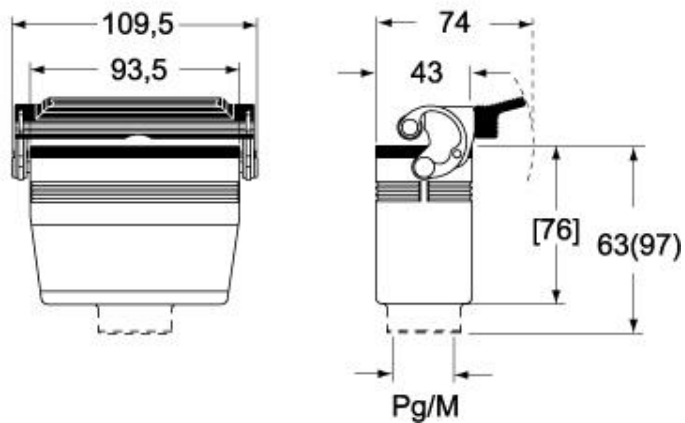

CMV LG (CMAV LG) - MMV LG (MMAV LG)

[MMFV LG]