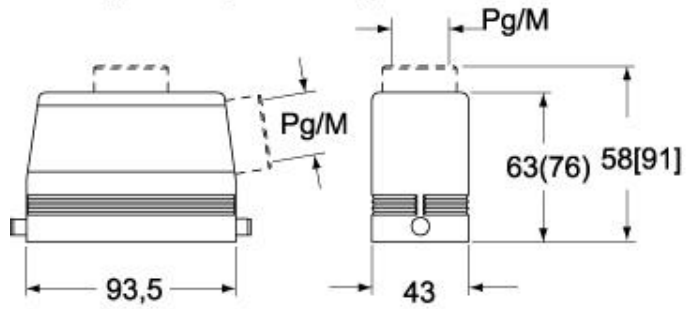

Part number

CMV 06 LG

Catalogue drawings

CMO L (CMAO L) - MMO L (MMAO L)

CMV L (CMAV L) - MMV L (MMAV L)