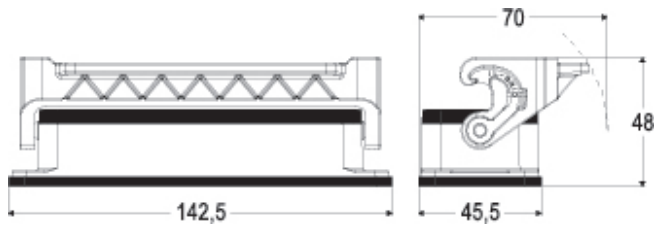

Part number

CLI 24 L

Catalogue drawings