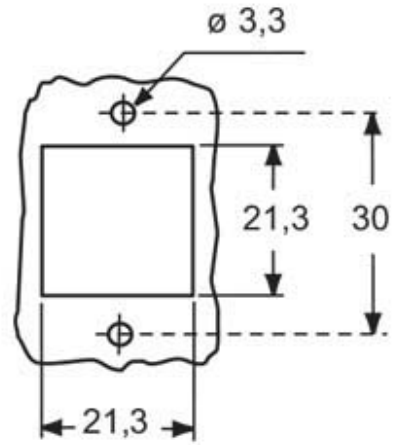

Catalogue drawings