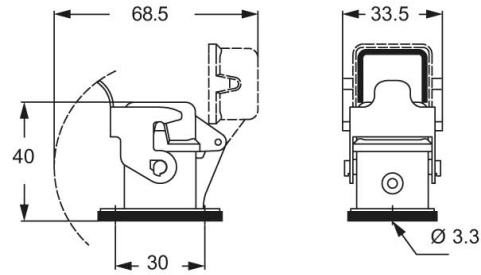

#### Packaging Information

<b>Sub-packaging length</b>	185,00 mm
<b>Sub-packaging height</b>	40,00 mm
<b>Sub-packaging width</b>	155,00 mm
<b>Sub-packaging weight</b>	0,61 kg
<b>Sub-packaging volume</b>	1,15 dm <sup>3</sup>
<b>Sub-packaging description</b>	Carton box
<b>Sub-packaging quantity</b>	10 Pcs
<b>Sub-packaging EAN barcode</b>	8015747002431

## Catalogue drawings

panel cut-out for enclosures, dimensions in mm

**CKA ILS**

**CKA ILSA**

**CKAX ILS**

**CKAX ILSA**

Notes