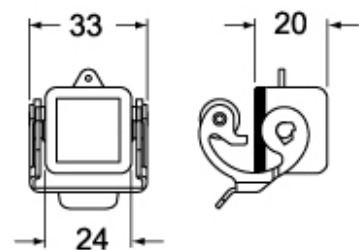

Part number

CKAW 03 C

Cover, W-TYPE series, with 2 pegs, size "21.21", for female inserts, with gasket and eyelet

Product description

Product type	Cover
Series	W-TYPE
Closing type	With 2 pegs
Size	Size "21.21"
Specification	For female inserts, with gasket and eyelet

Further technical details

Weight	9,50 g
Operating temperature range (min, max)	-40°C...+125°C

Material properties

Main material	Zinc die-cast
Colour	RAL 7040 grey
RoHs conformity	Compliant
China RoHs - EFUP	E
REACH SVHC substances	No

Part number

CKAW 03 C

Catalogue drawings

CKA C

CKA CA

CKAX CX

CKAX CXA

Notes