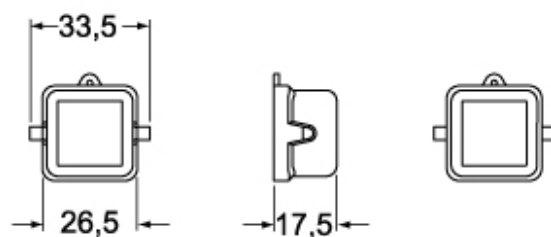

Part number

CKAW 03 C

Cover, W-TYPE series, with 2 pegs, size "21.21", for female inserts, with gasket and eyelet

Product description

Product type	Cover
Series	W-TYPE
Closing type	With 2 pegs
Size	Size "21.21"
Specification	For female inserts, with gasket and eyelet

Further technical details

Weight	9,50 g
Operating temperature range (min, max)	-40°C...+125°C

Material properties

Main material	Zinc die-cast
Colour	RAL 7040 grey
RoHs conformity	Compliant
China RoHs - EFUP	E
REACH SVHC substances	No

Part number

CKAW 03 C

Catalogue drawings

CKA C

CKA CA

CKAX CX

CKAX CXA

Notes