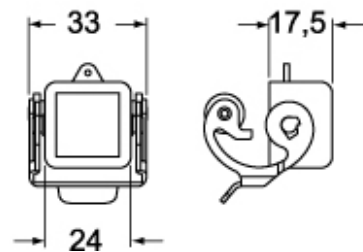

Part number

CKAW 03 C

Cover, W-TYPE series, with 2 pegs, size "21.21", for female inserts, with gasket and eyelet

Product description

Product type	Cover
Series	W-TYPE
Closing type	With 2 pegs
Size	Size "21.21"
Specification	For female inserts, with gasket and eyelet

Further technical details

Weight	9,50 g
Operating temperature range (min, max)	-40°C...+125°C

Material properties

Main material	Zinc die-cast
Colour	RAL 7040 grey
RoHs conformity	Compliant
China RoHs - EFUP	E
REACH SVHC substances	No

Part number

CKAW 03 C

Catalogue drawings

CKA C

CKA CA

CKAX CX

CKAX CXA

Notes