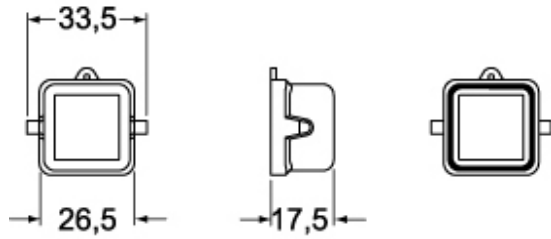

Part number

CKAE 03 C

Catalogue drawings

Notes