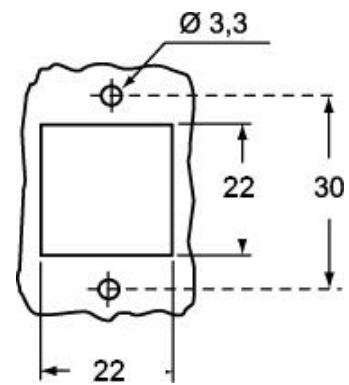

Part number

CK 03 IN

Bulkhead mounting housing, CK series, with 1 lever, size "21.21", black colour

Product description		Material properties	
Product type	Bulkhead mounting housing	Other materials	Lever: Polyamide (PA) Gasket: TPE
Series	CK	Colour	RAL 9005 black
Closing type	With 1 lever	RoHS conformity	Compliant
Size	Size "21.21"	China RoHS - EFUP	E
Cable entry	Without cable entry	REACH SVHC substances	No
Specification	Black colour		
Technical data		Approvals / Standards	
IP degree of protection	IP44 - IP66 / IP67 / IP69 with CKR 65 (D)	UL	ECBT2
Further technical details		cUL	ECBT8
Weight	14,00 g	General ordering information	
Operating temperature range (min, max)	-40°C...+125°C	EAN13 code	8015747026451
		eCl@ss 8.1	27440202
		ETIM 7.0	EC000437
		Packaging Information	
		Packaging length	330,00 mm
		Packaging height	170,00 mm
		Packaging width	230,00 mm
		Packaging weight	1,77 kg
		Packaging volume	12,90 dm ³
		Packaging description	Carton box
		Packaging quantity	100 Pcs
		Packaging EAN code	8015747026468
		Sub-packaging weight	0,18 kg
		Sub-packaging description	Carton box
		Sub-packaging quantity	10 Pcs
		Sub-packaging EAN barcode	8015747026475

Part number

CK 03 IN

Catalogue drawings

CK I(N)

Catalogue drawings

Notes