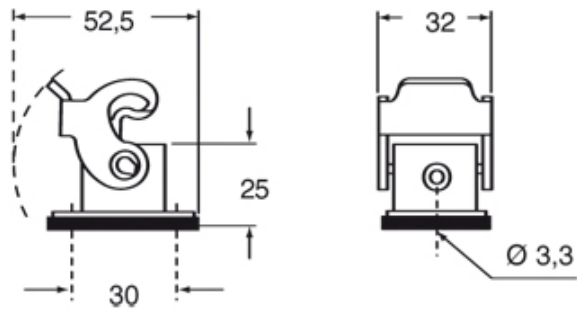

Part number

CK 03 IN

Bulkhead mounting housing, CK series, with 1 lever, size "21.21", black colour

Product description		Material properties	
Product type	Bulkhead mounting housing	Other materials	Lever: Polyamide (PA) Gasket: TPE
Series	CK	Colour	RAL 9005 black
Closing type	With 1 lever	RoHS conformity	Compliant
Size	Size "21.21"	China RoHS - EFUP	E
Cable entry	Without cable entry	REACH SVHC substances	No
Specification	Black colour		
Technical data		Approvals / Standards	
IP degree of protection	IP44 - IP66 / IP67 / IP69 with CKR 65 (D)	UL	ECBT2
Further technical details		cUL	ECBT8
Weight	14,00 g	General ordering information	
Operating temperature range (min, max)	-40°C...+125°C	EAN13 code	8015747026451
		eCl@ss 8.1	27440202
		ETIM 7.0	EC000437
		Packaging Information	
		Packaging length	330,00 mm
		Packaging height	170,00 mm
		Packaging width	230,00 mm
		Packaging weight	1,77 kg
		Packaging volume	12,90 dm ³
		Packaging description	Carton box
		Packaging quantity	100 Pcs
		Packaging EAN code	8015747026468
		Sub-packaging weight	0,18 kg
		Sub-packaging description	Carton box
		Sub-packaging quantity	10 Pcs
		Sub-packaging EAN barcode	8015747026475

Part number

CK 03 IN

Catalogue drawings

CK I(N)

Catalogue drawings

Notes