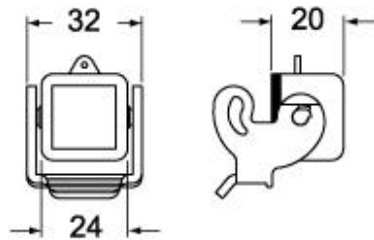

Part number

CK 03 CA

Catalogue drawings

CK C(N)

CK CA(N)

CK CX(N)

CK CXA(N)

Notes