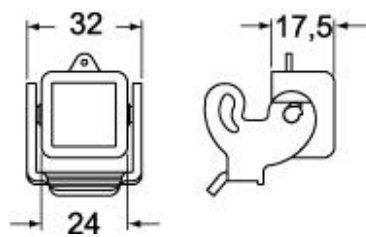

Part number
CK 03 CA

Cover,CK series, with 2 pegs, size "21.21", for male inserts, with eyelet

Product description	
Product type	Cover
Series	CK
Closing type	With 2 pegs
Size	Size "21.21"
Specification	For male inserts, with eyelet
Technical data	
IP degree of protection	IP44 - IP66 / IP67 / IP69 with CKR 65 (D)
Further technical details	
Weight	4,00 g
Operating temperature range (min, max)	-40°C...+125°C

Material properties	
Other materials	Eyelet: Nylon, galvanized brass
Colour	RAL 7035 grey
RoHs conformity	Compliant
China RoHs - EFUP	E
REACH SVHC substances	No
Approvals / Standards	
UL	ECBT2
cUL	ECBT8
General ordering information	
EAN13 code	8015747026093
eCl@ss 8.1	27440208
ETIM 7.0	EC002314
Packaging Information	
Packaging length	220,00 mm
Packaging height	130,00 mm
Packaging width	240,00 mm
Packaging weight	0,60 kg
Packaging volume	6,86 dm ³
Packaging description	Carton box
Packaging quantity	100 Pcs
Packaging EAN code	8015747222983
Sub-packaging weight	0,06 kg
Sub-packaging description	Plastic bag
Sub-packaging quantity	10 Pcs
Sub-packaging EAN barcode	8015747026109

Part number

CK 03 CA

Catalogue drawings

CK C(N)

CK CA(N)

CK CX(N)

CK CXA(N)

Notes