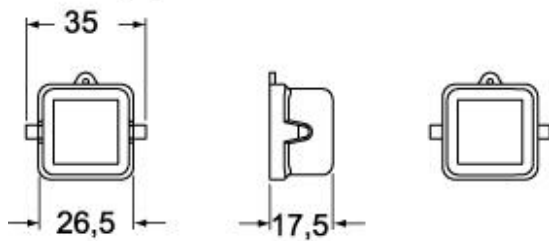

Part number
CK 03 CA

Cover,CK series, with 2 pegs, size "21.21", for male inserts, with eyelet

Product description	
Product type	Cover
Series	CK
Closing type	With 2 pegs
Size	Size "21.21"
Specification	For male inserts, with eyelet
Technical data	
IP degree of protection	IP44 - IP66 / IP67 / IP69 with CKR 65 (D)
Further technical details	
Weight	4,00 g
Operating temperature range (min, max)	-40°C...+125°C

Material properties	
Other materials	Eyelet: Nylon, galvanized brass
Colour	RAL 7035 grey
RoHs conformity	Compliant
China RoHs - EFUP	E
REACH SVHC substances	No
Approvals / Standards	
UL	ECBT2
cUL	ECBT8
General ordering information	
EAN13 code	8015747026093
eCl@ss 8.1	27440208
ETIM 7.0	EC002314
Packaging Information	
Packaging length	220,00 mm
Packaging height	130,00 mm
Packaging width	240,00 mm
Packaging weight	0,60 kg
Packaging volume	6,86 dm ³
Packaging description	Carton box
Packaging quantity	100 Pcs
Packaging EAN code	8015747222983
Sub-packaging weight	0,06 kg
Sub-packaging description	Plastic bag
Sub-packaging quantity	10 Pcs
Sub-packaging EAN barcode	8015747026109

Part number

CK 03 CA

Catalogue drawings

CK C(N)

CK CA(N)

CK CX(N)

CK CXA(N)

Notes