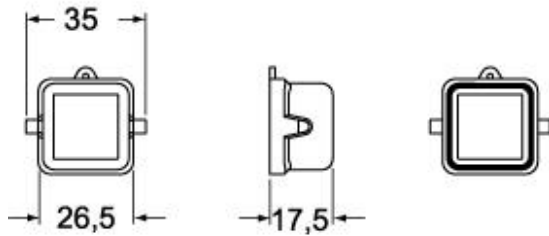

Part number

CK 03 CA

Catalogue drawings

CK C(N)