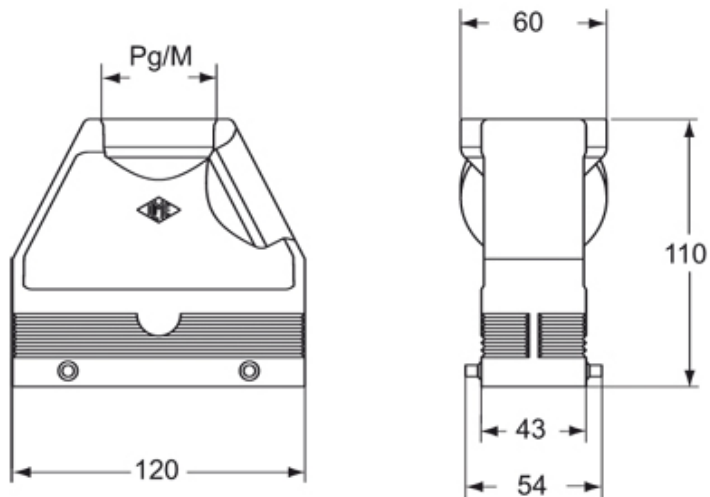

Part number

CIV 24.36

Catalogue drawings

CIV MIV

Notes