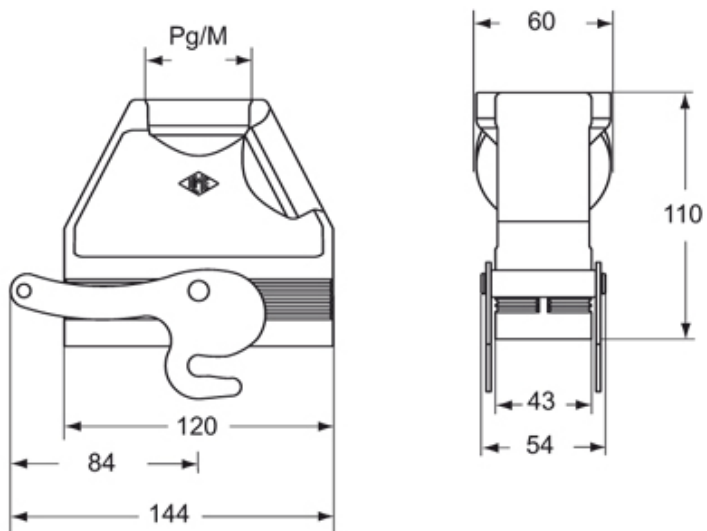

#### Further technical details

<b>Weight</b>	421,70 g
<b>Operating temperature range (min, max)</b>	-40°C...+125°C

#### Packaging Information

<b>Sub-packaging weight</b>	0,42 kg
<b>Sub-packaging description</b>	Plastic packaging
<b>Sub-packaging quantity</b>	1 Pcs
<b>Sub-packaging EAN barcode</b>	8015747168991

Part number

# CIV 24 YX36

Catalogue drawings

CIV..YX MIV..YX

Notes