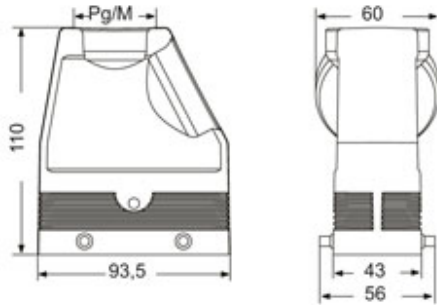

Part number

CIV 16.29

Catalogue drawings

Notes