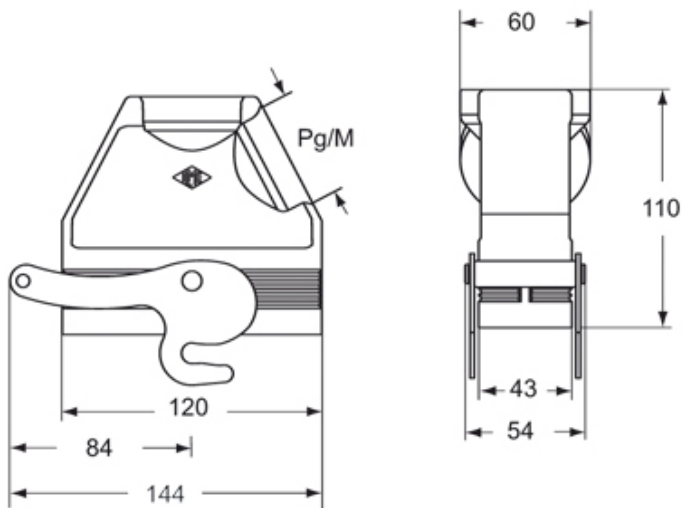

#### Further technical details

<b>Weight</b>	450,00 g
<b>Operating temperature range (min, max)</b>	-40°C...+125°C

#### Packaging Information

<b>Sub-packaging weight</b>	0,45 kg
<b>Sub-packaging description</b>	Plastic packaging
<b>Sub-packaging quantity</b>	1 Pcs
<b>Sub-packaging EAN barcode</b>	8015747168984

Part number

# CIO 24 YX36

Catalogue drawings

CIO..YX MIO..YX

---

Notes