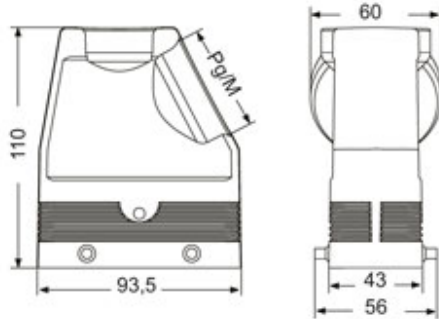

Part number

CIO 16.36

Catalogue drawings

Notes