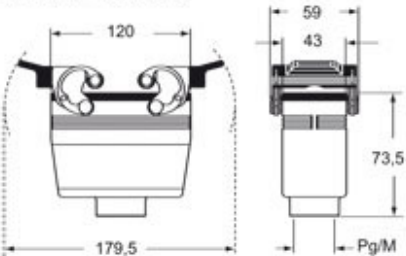

# CHVW 24

Hood, W-TYPE series, with 4 pegs, Pg21 top cable entry, size "104.27"

Product description		Material properties	
<b>Product type</b>	Hood	<b>Other materials</b>	Gasket: FKM
<b>Series</b>	W-TYPE	<b>Colour</b>	RAL 9005 black
<b>Closing type</b>	With 4 pegs	<b>RoHs conformity</b>	Compliant
<b>Size</b>	Size 104.27	<b>China RoHs - EFUP</b>	E
<b>Cable entry</b>	Top cable entry Pg21	<b>REACH SVHC substances</b>	No
Technical data		Approvals / Standards	
<b>IP degree of protection</b>	IP65 / IP66 / IP69	<b>Certifications</b>	DNV, BV
Further technical details		<b>UL</b>	ECBT2
<b>Weight</b>	182,50 g	<b>cUL</b>	ECBT8
<b>Operating temperature range (min, max)</b>	-40°C...+125°C	General ordering information	
		<b>EAN13 code</b>	8015747025980
		Packaging Information	
		<b>Sub-packaging weight</b>	0,18 kg
		<b>Sub-packaging description</b>	Plastic packaging
		<b>Sub-packaging quantity</b>	1 Pcs
		<b>Sub-packaging EAN barcode</b>	8015747025997

## Catalogue drawings

CHOW (CAOW) MHOW (MAOW)

CHVW (CAVW) MHVW (MAVW)

CHCW G

CHVW G MHVW G

---

Notes