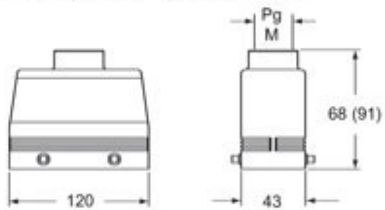

CHVW (CAVW) MHVW (MAVW)