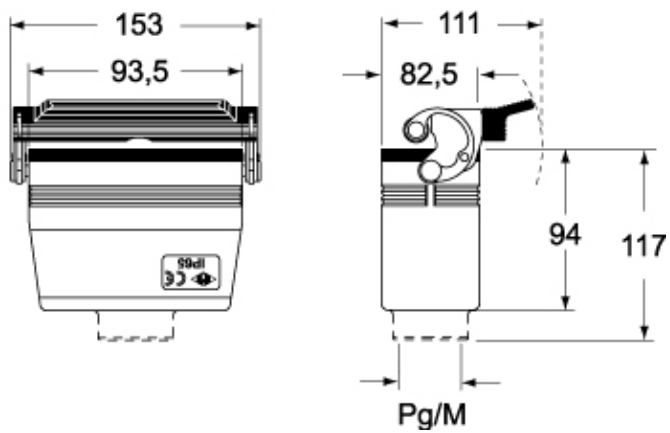

Technical data

IP degree of protection IP65 / IP66 / IP69

Further technical details

Weight	492,00 g
Operating temperature range (min, max)	-40°C...+125°C

Material properties

Other materials	Lever: Stainless steel, polyamide (PA) Gasket: NBR
Colour	RAL 7040 grey
RoHs conformity	Compliant with exemption 6(c): copper alloy containing up to 4% lead by weight
China RoHs - EFUP	50
REACH SVHC substances	Yes Lead
SCIP number	15deaf78-e939-4401-a0b0-e2228ca32a03
Approvals / Standards	
Certifications	DNV, BV
UL	ECBT2
cUL	ECBT8

General ordering information

EAN13 code 8015747025829

Packaging Information

Sub-packaging weight	0,49 kg
Sub-packaging description	Plastic packaging
Sub-packaging quantity	1 Pcs
Sub-packaging EAN barcode	8015747025836

Part number

CHVT 32.6 LG

Catalogue drawings

CHO L - CHV L MHO/MFO/MFV L - MHV L

CHV LG - MHV LG - MFV LG

Notes