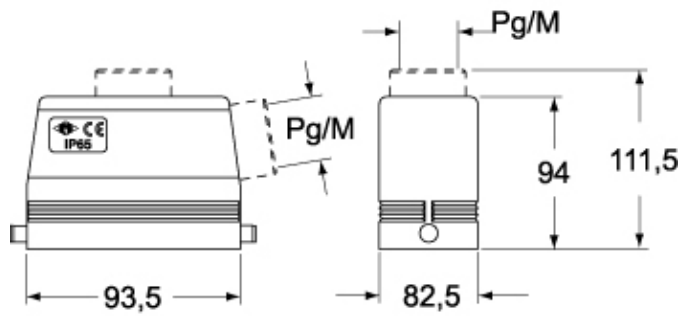

Part number

CHVT 32.6 LG

Catalogue drawings

CHO L - CHV L MHO/MFO/MFV L - MHV L