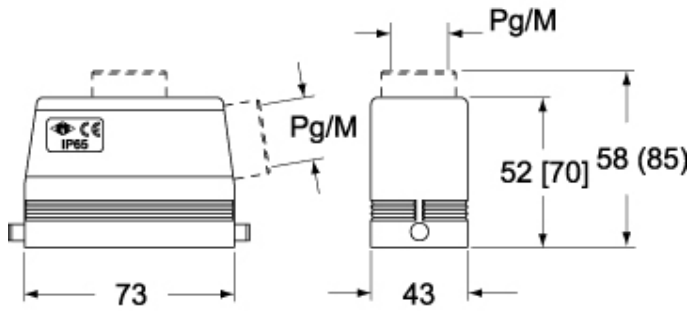

Part number

CHVT 10.4 LG

Catalogue drawings

CHO L (CAO) MHO L [MAO L]
CHV L [CAV L] MHV L (MAV L)