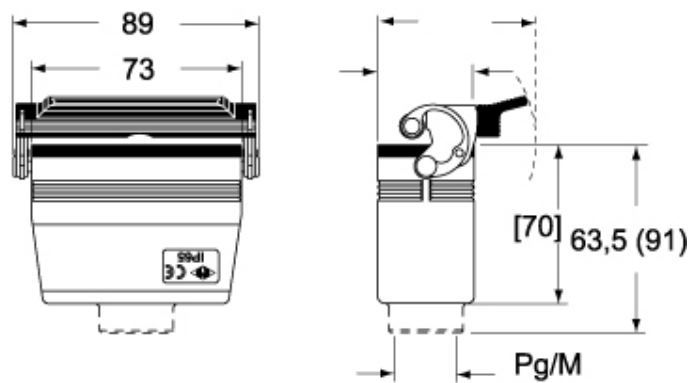

Part number

CHVT 10.4 LG

Hood, C-TYPE series, with 1 lever, 1/2" NPT top cable entry, size "57.27"

Product description		Material properties	
Product type	Hood	Other materials	Lever: Stainless steel, polyamide (PA) Gasket: NBR
Series	C-TYPE	Colour	RAL 7040 grey
Closing type	With 1 lever	RoHs conformity	Compliant
Size	Size 57.27	China RoHs - EFUP	E
Cable entry	Top cable entry 1/2" NPT	REACH SVHC substances	No
Technical data		Approvals / Standards	
IP degree of protection	IP65 / IP66 / IP69	Certifications	DNV, BV
Further technical details		UL	ECBT2
Weight	184,50 g	cUL	ECBT8
Operating temperature range (min, max)	-40°C...+125°C	General ordering information	
		EAN13 code	8015747025553
		Packaging Information	
		Packaging length	180,00 mm
		Packaging height	105,00 mm
		Packaging width	270,00 mm
		Packaging weight	2,00 kg
		Packaging volume	5,10 dm ³
		Packaging description	Carton box
		Packaging quantity	10 Pcs
		Packaging EAN code	8015747121477
		Sub-packaging weight	1,00 kg
		Sub-packaging description	Plastic packaging
		Sub-packaging quantity	5 Pcs
		Sub-packaging EAN barcode	8015747025560

Part number

CHVT 10.4 LG

Catalogue drawings

CHO L (CAO) MHO L [MAO L]
CHV L [CAV L] MHV L (MAV L)

CHV L (CAV LG), MHV LG (MAV LG) [MFV LG]

Notes