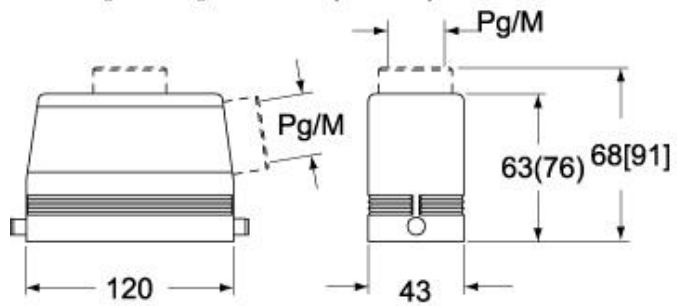

Part number

CHV 24 L

Catalogue drawings

CHO L (CAO L) - MHO L [MAO L]

CHV L [CAV L] - MHV L (MAV L)