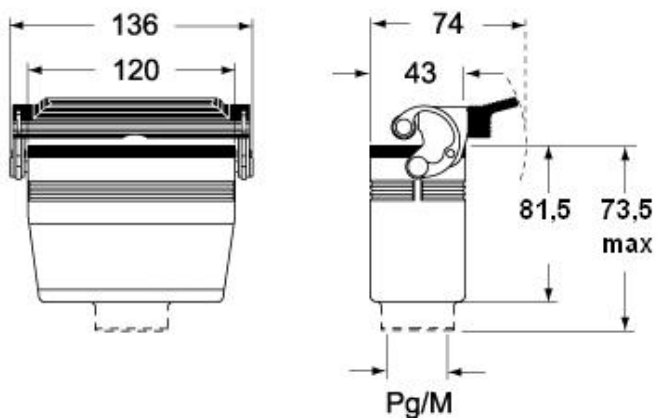

Technical data

IP degree of protection	IP65 / IP66 / IP69
--------------------------------	--------------------

Further technical details

Weight	182,50 g
Operating temperature range (min, max)	-40°C...+125°C

EAN13 code	8015747024730
-------------------	---------------

Packaging Information

Packaging length	255,00 mm
Packaging height	150,00 mm
Packaging width	180,00 mm
Packaging weight	1,96 kg
Packaging volume	6,89 dm ³
Packaging description	Carton box
Packaging quantity	10 Pcs
Packaging EAN code	8015747024747
Sub-packaging weight	0,98 kg
Sub-packaging description	Plastic packaging
Sub-packaging quantity	5 Pcs
Sub-packaging EAN barcode	8015747024754

Part number

CHV 24 L

Catalogue drawings

CHO L (CAO L) - MHO L [MAO L]

CHV L [CAV L] - MHV L (MAV L)

CHV LG (CAV LG), MHV LG (MAV LG) [MFV LG]

Notes