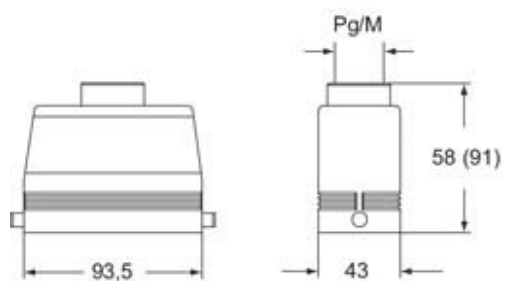

Part number

CHV 16 L

Catalogue drawings

Notes