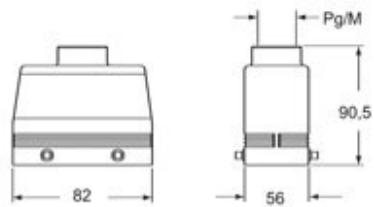

Part number

CHOW 50

Catalogue drawings

CHOW (CAOW) MHOW (MAOW)

CAWV MAVW

CHCW G

Notes