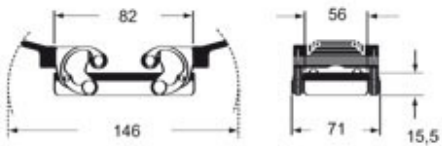

Technical data

IP degree of protection	IP65 / IP66 / IP69
--------------------------------	--------------------

Further technical details

Weight	215,70 g
Operating temperature range (min, max)	-40°C...+125°C

Part number

CHOW 50

Catalogue drawings

CHOW (CAOW) MHOW (MAOW)

CAWV MAVW

CHCW G

Notes