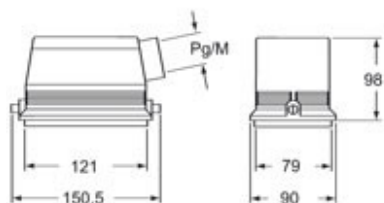

Part number

CHOW 48 L

Catalogue drawings

CHOW L MHOW L