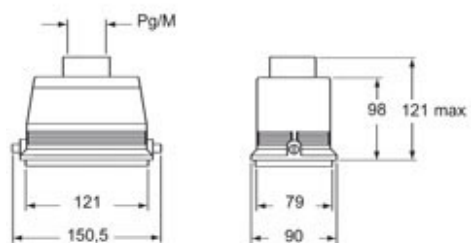

Technical data

IP degree of protection IP65 / IP66 / IP69

Further technical details

Weight	650,00 g
Operating temperature range (min, max)	-40°C...+125°C

Material properties

Other materials	Gasket: FKM
Colour	RAL 9005 black
RoHs conformity	Compliant with exemption 6(c): copper alloy containing up to 4% lead by weight

Packaging Information

Packaging length	290,00 mm
Packaging height	140,00 mm
Packaging width	215,00 mm
Packaging weight	2,60 kg
Packaging volume	8,73 dm ³
Packaging description	Carton box
Packaging quantity	4 Pcs
Packaging EAN code	8015747021371
Sub-packaging weight	0,65 kg
Sub-packaging description	Plastic packaging
Sub-packaging quantity	1 Pcs
Sub-packaging EAN barcode	8015747021388

Part number

CHOW 48 L

Catalogue drawings

CHOW L MHOW L

CHVW L MHVW L

Notes