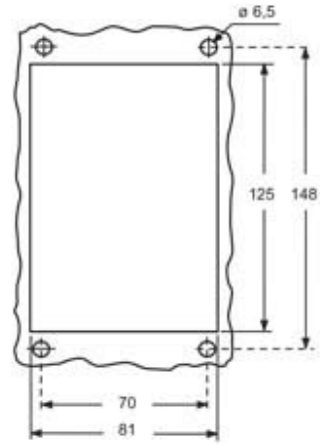

# CHIE 48 LS

Bulkhead mounting housing, E-Xtreme® C-TYPE series, with 1 lever, size "104.62", with metal cover

Product description		Material properties	
<b>Product type</b>	Bulkhead mounting housing	<b>Other materials</b>	Lever: Stainless steel, polyamide (PA) Gasket: FKM
<b>Series</b>	E-Xtreme® C-TYPE	<b>Colour</b>	RAL 7016 grey
<b>Closing type</b>	With 1 lever	<b>RoHs conformity</b>	Compliant
<b>Size</b>	Size 104.62	<b>China RoHs - EFUP</b>	E
<b>Cable entry</b>	Without cable entry	<b>REACH SVHC substances</b>	No
<b>Specification</b>	With metal cover		
Technical data		Approvals / Standards	
<b>IP degree of protection</b>	IP66 / IP69	<b>Certifications</b>	DNV, BV
Further technical details		<b>UL</b>	ECBT2
<b>Weight</b>	649,50 g	<b>cUL</b>	ECBT8
<b>Operating temperature range (min, max)</b>	-40°C...+125°C		
		General ordering information	
		<b>EAN13 code</b>	8015747252850
		<b>eCl@ss 8.1</b>	27440202
		<b>ETIM 7.0</b>	EC000437
		Packaging Information	
		<b>Packaging length</b>	300,00 mm
		<b>Packaging height</b>	160,00 mm
		<b>Packaging width</b>	180,00 mm
		<b>Packaging weight</b>	2,77 kg
		<b>Packaging volume</b>	8,64 dm <sup>3</sup>
		<b>Packaging description</b>	Carton box
		<b>Packaging quantity</b>	4 Pcs
		<b>Packaging EAN code</b>	8015747252867
		<b>Sub-packaging weight</b>	0,69 kg
		<b>Sub-packaging description</b>	Plastic packaging
		<b>Sub-packaging quantity</b>	1 Pcs
		<b>Sub-packaging EAN barcode</b>	8015747252874

Part number

# CHIE 48 LS

Catalogue drawings

Catalogue drawings

Notes