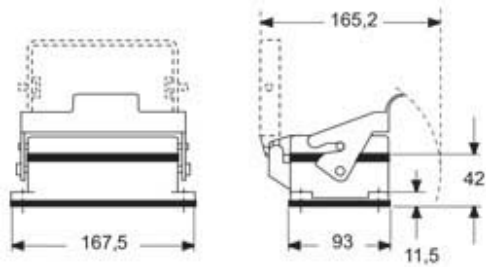

Part number

CHIE 48 LS

Catalogue drawings