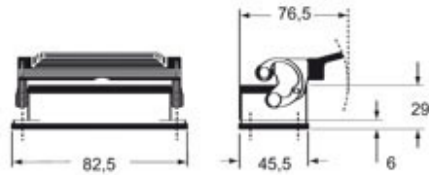

Catalogue drawings

CHIW L