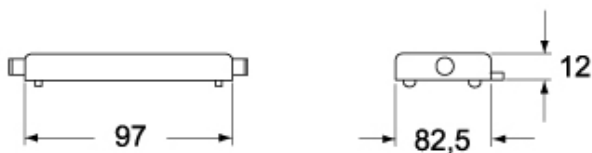

IP degree of protection	IP65
--------------------------------	------

Further technical details

Weight	104,00 g
Operating temperature range (min, max)	-40°C...+125°C

Material properties

Main material	Aluminium die-cast
Colour	RAL 7040 grey
RoHs conformity	Compliant
China RoHs - EFUP	E
REACH SVHC substances	No

Approvals / Standards

Certifications	DNV, BV
UL	ECBT2
cUL	ECBT8

General ordering information

EAN13 code	8015747016582
eCl@ss 8.1	27440208
ETIM 7.0	EC002314

Packaging Information

Packaging length	220,00 mm
Packaging height	130,00 mm
Packaging width	240,00 mm
Packaging weight	2,39 kg
Packaging volume	6,86 dm ³
Packaging description	Carton box
Packaging quantity	20 Pcs
Packaging EAN code	8015747194976
Sub-packaging weight	0,12 kg
Sub-packaging description	Plastic bag
Sub-packaging quantity	1 Pcs
Sub-packaging EAN barcode	8015747016599

Part number

CHC 32 L

Catalogue drawings

CHC

CHC L

CHC G

CHC LG

Notes