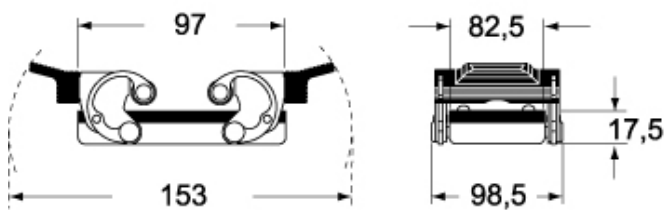

Part number

CHC 32 L

Cover,C-TYPE series, with 2 pegs, size "77.62", with eyelet

Product description

Product type	Cover
Series	C-TYPE
Closing type	With 2 pegs
Size	Size 77.62
Specification	With eyelet

Technical data

IP degree of protection	IP65
--------------------------------	------

Further technical details

Weight	104,00 g
Operating temperature range (min, max)	-40°C...+125°C

Material properties

Main material	Aluminium die-cast
Colour	RAL 7040 grey
RoHs conformity	Compliant
China RoHs - EFUP	E
REACH SVHC substances	No

Approvals / Standards

Certifications	DNV, BV
UL	ECBT2
cUL	ECBT8

General ordering information

EAN13 code	8015747016582
eCl@ss 8.1	27440208
ETIM 7.0	EC002314

Packaging Information

Packaging length	220,00 mm
Packaging height	130,00 mm
Packaging width	240,00 mm
Packaging weight	2,39 kg
Packaging volume	6,86 dm ³
Packaging description	Carton box
Packaging quantity	20 Pcs
Packaging EAN code	8015747194976
Sub-packaging weight	0,12 kg
Sub-packaging description	Plastic bag
Sub-packaging quantity	1 Pcs
Sub-packaging EAN barcode	8015747016599

Part number

CHC 32 L

Catalogue drawings

CHC

CHC L

CHC G

CHC LG

Notes