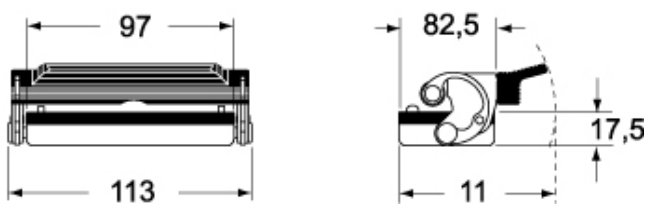

Part number

CHC 32 L

Cover,C-TYPE series, with 2 pegs, size "77.62", with eyelet

Product description

Product type	Cover
Series	C-TYPE
Closing type	With 2 pegs
Size	Size 77.62
Specification	With eyelet

Technical data

IP degree of protection	IP65
--------------------------------	------

Further technical details

Weight	104,00 g
Operating temperature range (min, max)	-40°C...+125°C

Material properties

Main material	Aluminium die-cast
Colour	RAL 7040 grey
RoHs conformity	Compliant
China RoHs - EFUP	E
REACH SVHC substances	No

Approvals / Standards

Certifications	DNV, BV
UL	ECBT2
cUL	ECBT8

General ordering information

EAN13 code	8015747016582
eCl@ss 8.1	27440208
ETIM 7.0	EC002314

Packaging Information

Packaging length	220,00 mm
Packaging height	130,00 mm
Packaging width	240,00 mm
Packaging weight	2,39 kg
Packaging volume	6,86 dm ³
Packaging description	Carton box
Packaging quantity	20 Pcs
Packaging EAN code	8015747194976
Sub-packaging weight	0,12 kg
Sub-packaging description	Plastic bag
Sub-packaging quantity	1 Pcs
Sub-packaging EAN barcode	8015747016599

Part number

CHC 32 L

Catalogue drawings

CHC

CHC L

CHC G

CHC LG

Notes