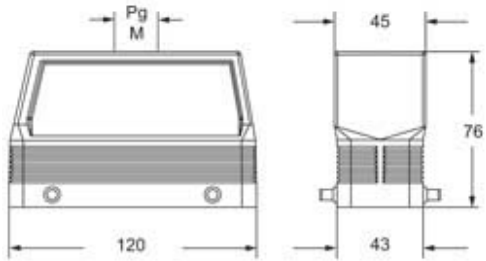

Part number

CFV 24.21

Catalogue drawings

Notes