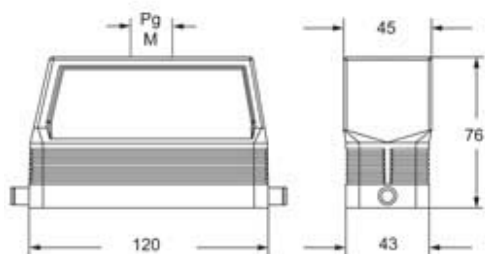

Part number

CFV 24 L21

Catalogue drawings

Notes