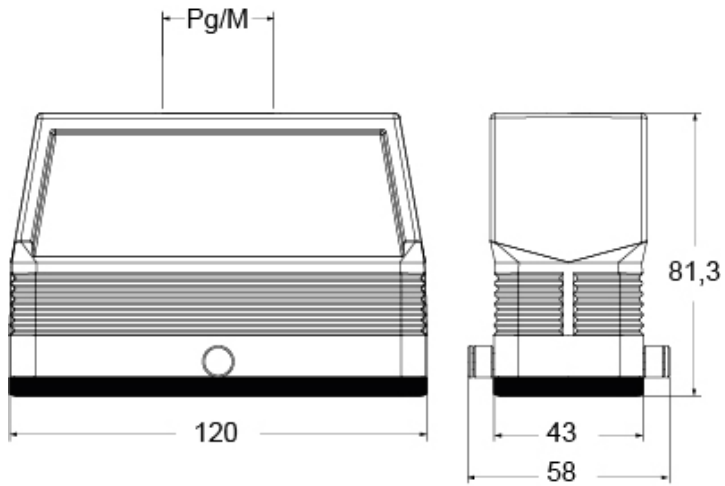

Part number

CFV 24 GYC29

Catalogue drawings

Notes