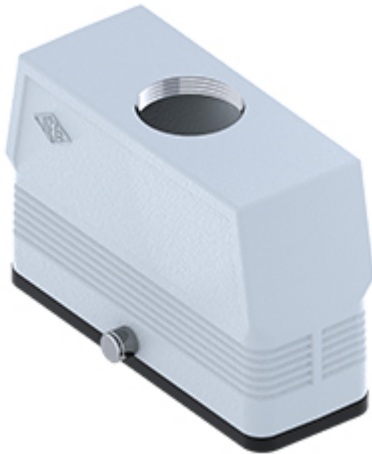

Part number

CFV 24 GYC29

Hood, CENTRAL LEVER series, with 2 pegs, Pg29 top cable entry without adapter, size "104.27", high construction

Product description

Product type	Hood
Series	CENTRAL LEVER
Closing type	With 2 pegs
Size	Size 104.27
Cable entry	Top cable entry Pg29
Specification	High construction

Technical data

IP degree of protection IP65

Further technical details

Operating temperature range (min, max) -40°C...+125°C

Material properties

Other materials	Gasket: NBR
Colour	RAL 7040 grey
RoHs conformity	Compliant
China RoHs - EFUP	E
REACH SVHC substances	No