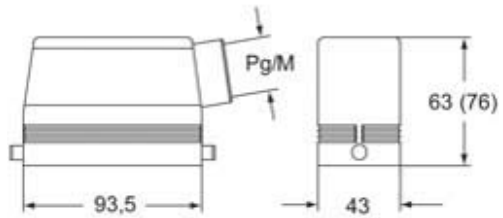

Part number

CFV 16 LG21

Catalogue drawings

Notes