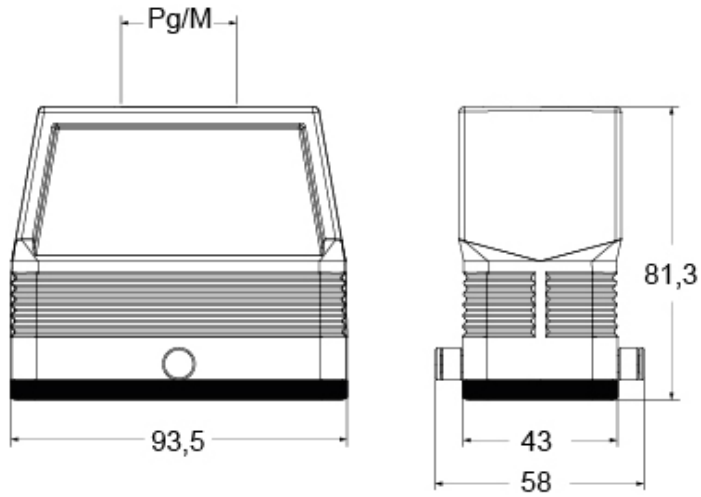

Part number

CFV 16 GYC21

Catalogue drawings

Notes