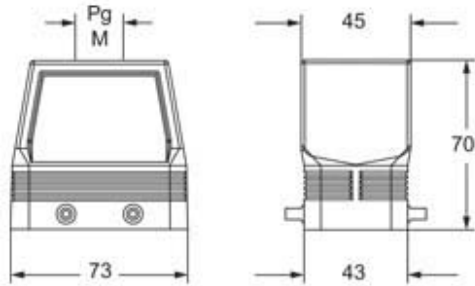

Part number

CFV 10.21

Catalogue drawings

Notes