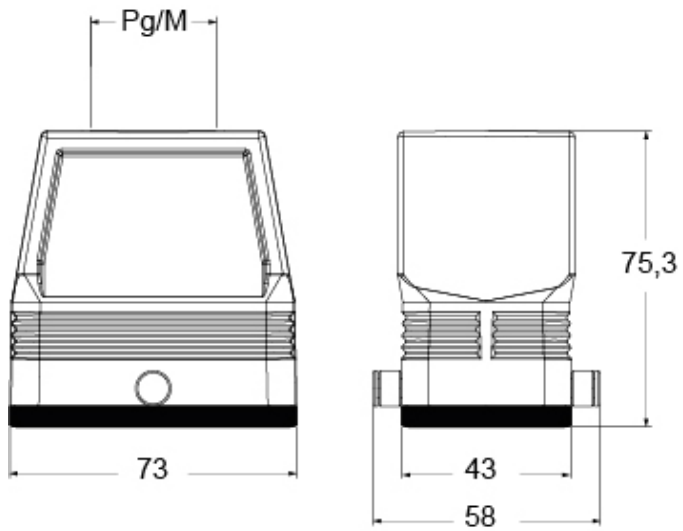

Part number

CFV 10 GYC21

Catalogue drawings

Notes