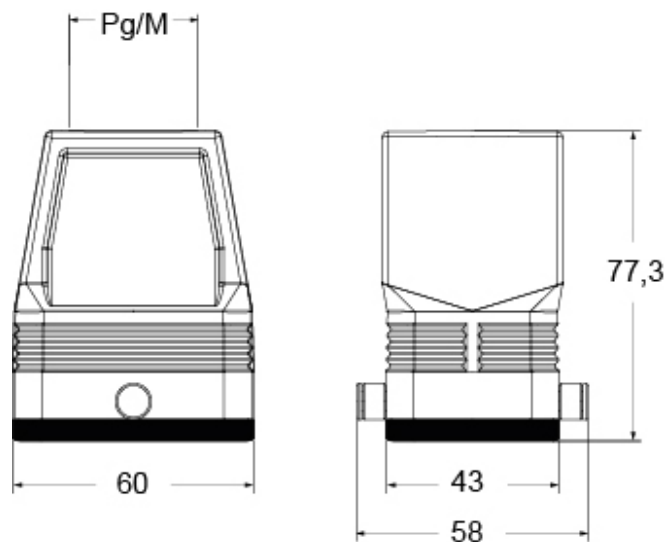

Part number

CFV 06 GYC21

Catalogue drawings

Notes