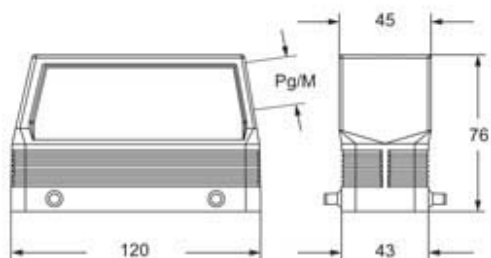

Part number

CFO 24.21

Catalogue drawings

Notes